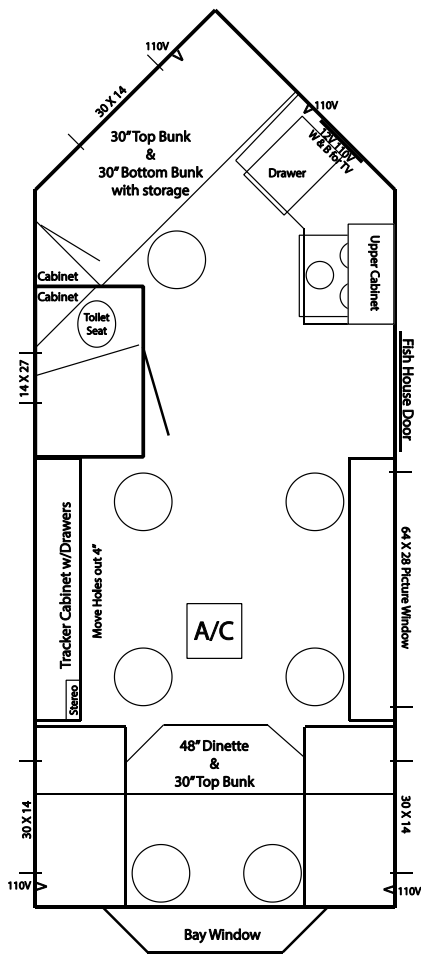

8 X 16V Stinger

Standard Specs

- Roof-Top Air Conditioner
- 3 ~ 30" Bunks
- 48" Dinette converts to a bed
- Wire & Brace for Flat Screen
- Digital TV Antenna
- Wire for Portable Satellite Dish
- 3 Burner Cook-top
- 7 Holes with Lights
- Bay Window
- Picture Window
- Tracker Cabinet w/Drawers
- LED Package
- Ice Castle Window-scape
- Cabinet by front bunks